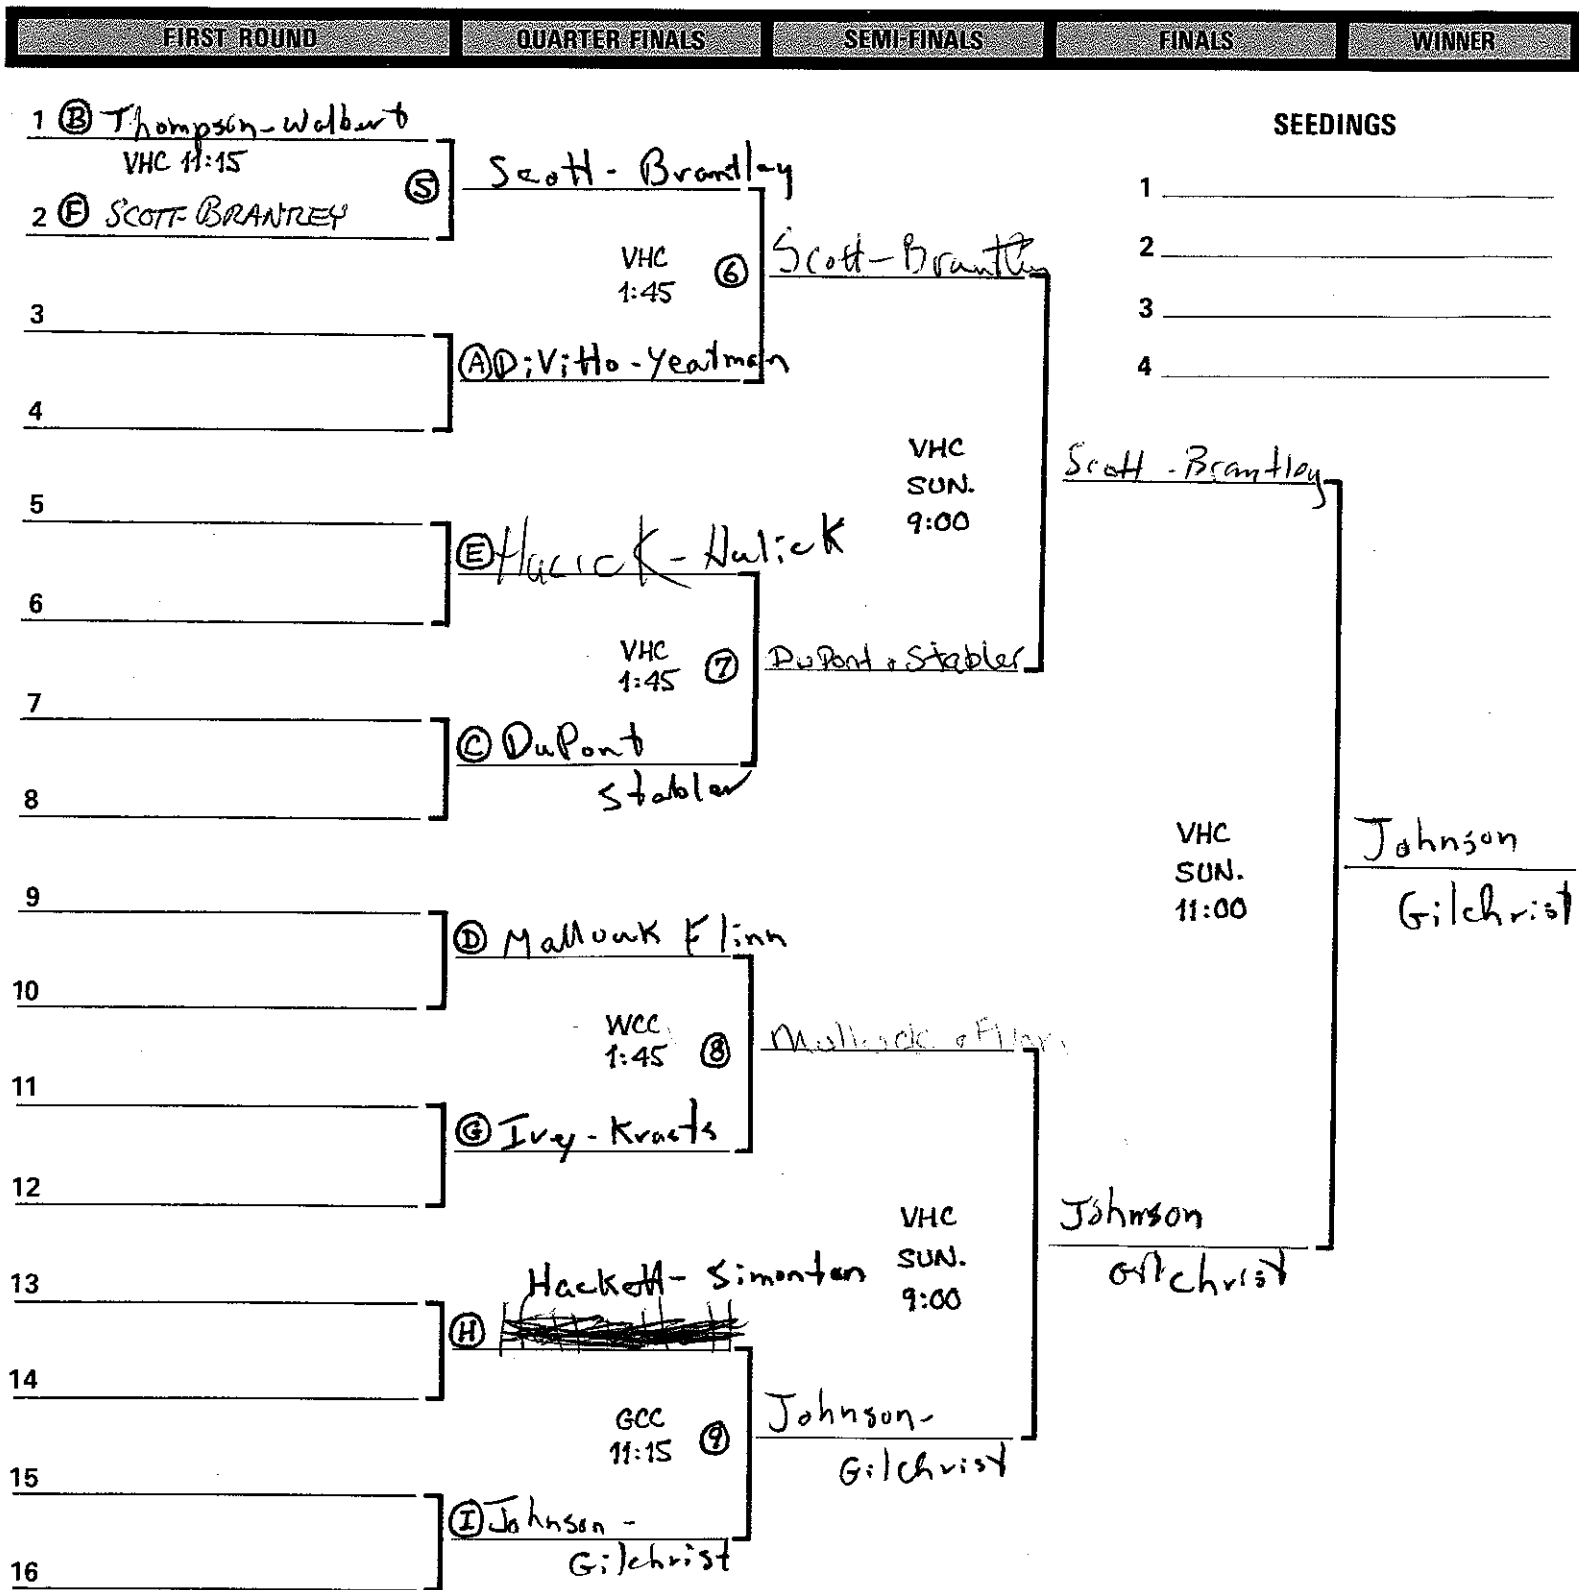

THE RICHARD R. P. MORROW INVITATIONAL TOURNAMENT

MIXED DOUBLES PADDLE TENNIS - FLIGHT A CONSOLATION I

POWER® makes the DIFFERENCE...

EXCLUSIVELY ENDORSED BY THE WORLD PROFESSIONAL SQUASH ASSOCIATION