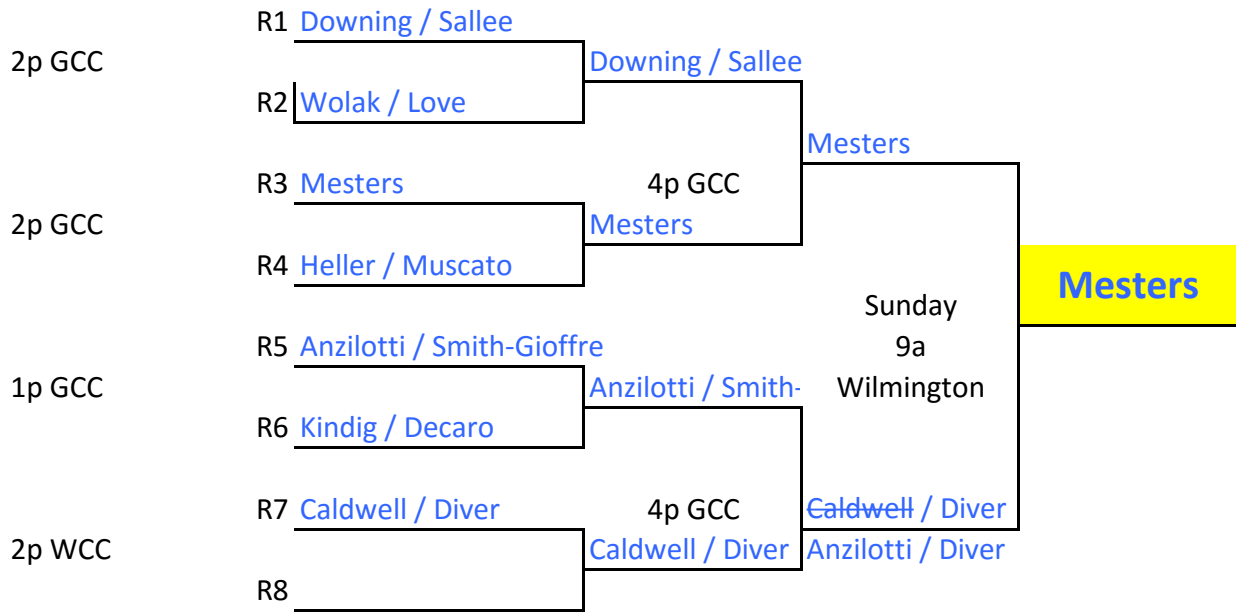

MAIN DRAW

Seeded Players 1 Todd Marvin / Prendergast

Squirrel Run = Altschuler Residence

2 Peter and Laurie Hissey

3 B. Taylor / L Nutting

4 C. Donoho / J. Wallace

CONSOLATION

REPRIEVE

GUT BUCKET

MAIN DRAW

Seeded Players

- 1 Dave Harris / Jeanne Buzby
- 2 Matt & Gwen Alicknavitch
- 3 P. Chapman / H. Christopher
- 4 E. Christopher / A. Harris

CONSOLATION

REPRIEVE

GUT BUCKET

MAIN DRAW

Seeded Players

- 1 Jeff Dinger, Cynthia DeVitto
- 2 Matt and Sarah Carpenter
- 3 Mark and Kim Beeson
- 4 Brad Moore, Celia Shafer

g

REPRIEVE

GUT BUCKET