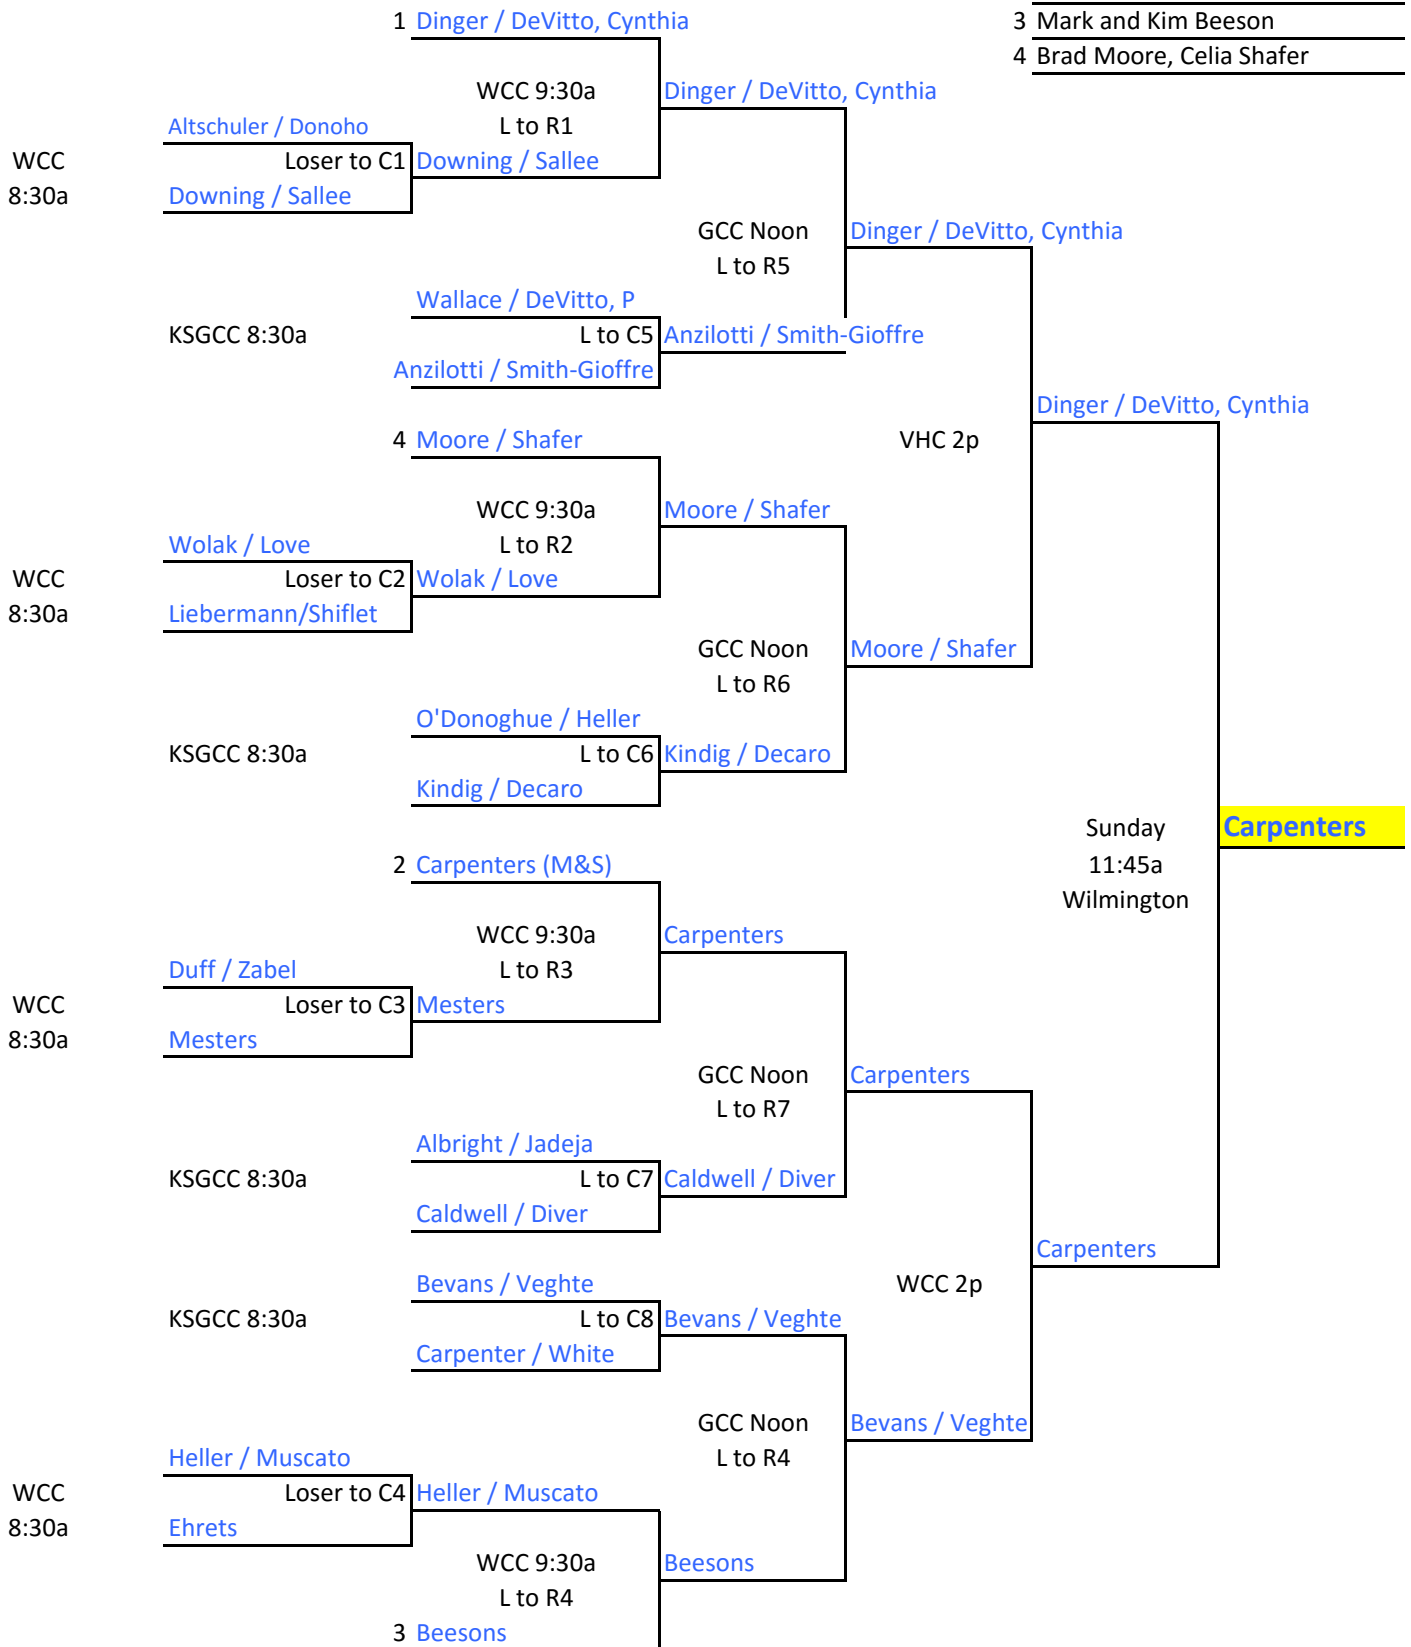

MAIN DRAW

Seeded Players 1 Todd Marvin / Prendergast

Squirrel Run = Altschuler Residence

2 Peter and Laurie Hissey

3 B. Taylor / L Nutting

4 C. Donoho / J. Wallace

CONSOLATION

REPRIEVE

GUT BUCKET

MAIN DRAW

Seeded Players

- 1 Dave Harris / Jeanne Buzby
- 2 Matt & Gwen Alicknavitch
- 3 P. Chapman / H. Christopher
- 4 E. Christopher / A. Harris

CONSOLATION

REPRIEVE

GUT BUCKET

MAIN DRAW

Seeded Players

- 1 Jeff Dinger, Cynthia DeVitto
- 2 Matt and Sarah Carpenter
- 3 Mark and Kim Beeson
- 4 Brad Moore, Celia Shafer

g

REPRIEVE

GUT BUCKET