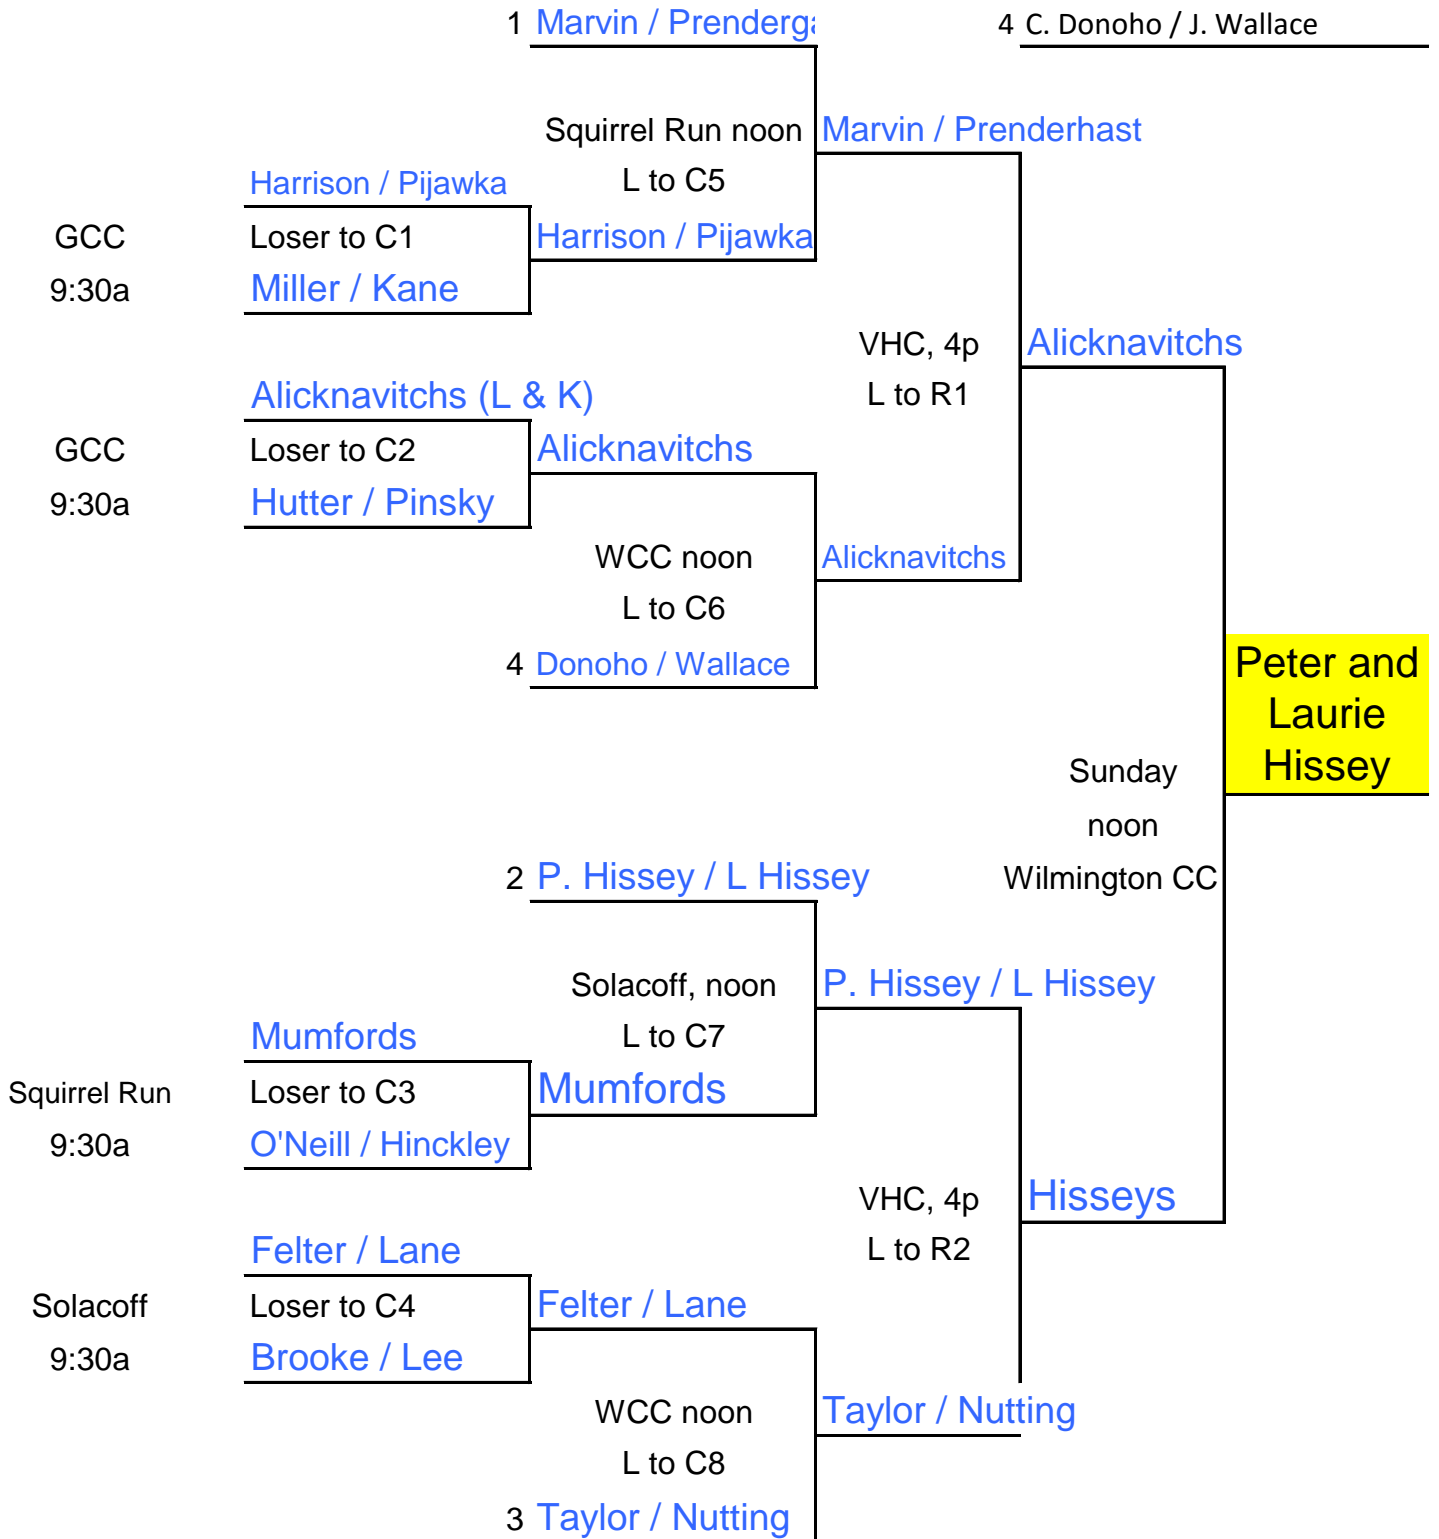

MAIN DRAW

Seeded Players 1 Todd Marvin / Prendergast

Squirrel Run = Altschuler Residence

2 Peter and Laurie Hissey

3 B. Taylor / L Nutting

4 C. Donoho / J. Wallace

CONSOLATION

REPRIEVE

GUT BUCKET

MAIN DRAW

Seeded Players

- 1 Dave Harris / Jeanne Buzby
- 2 Matt & Gwen Alicknavitch
- 3 P. Chapman / H. Christopher
- 4 E. Christopher / A. Harris

CONSOLATION

REPRIEVE

GUT BUCKET

MAIN DRAW