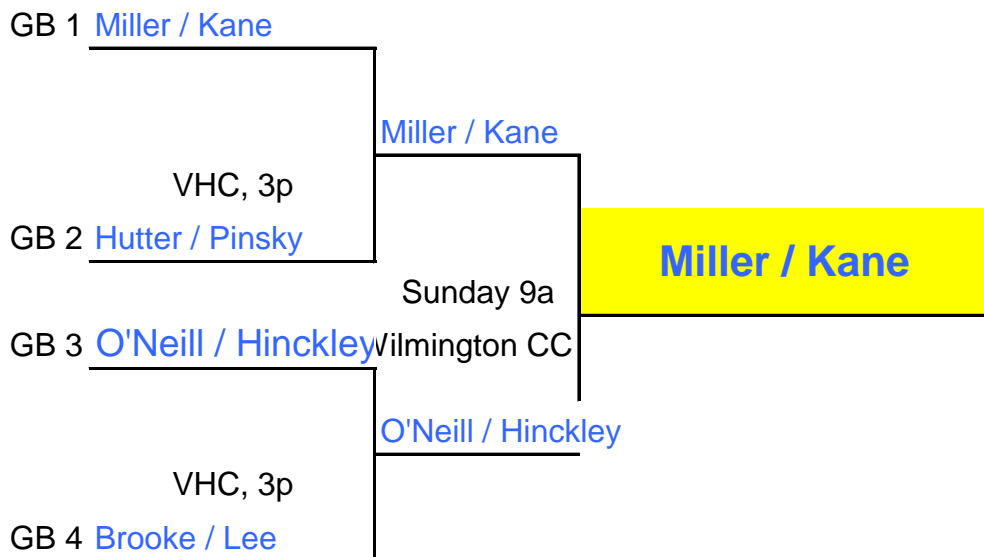

CONSOLATION

REPRIEVE

GUT BUCKET