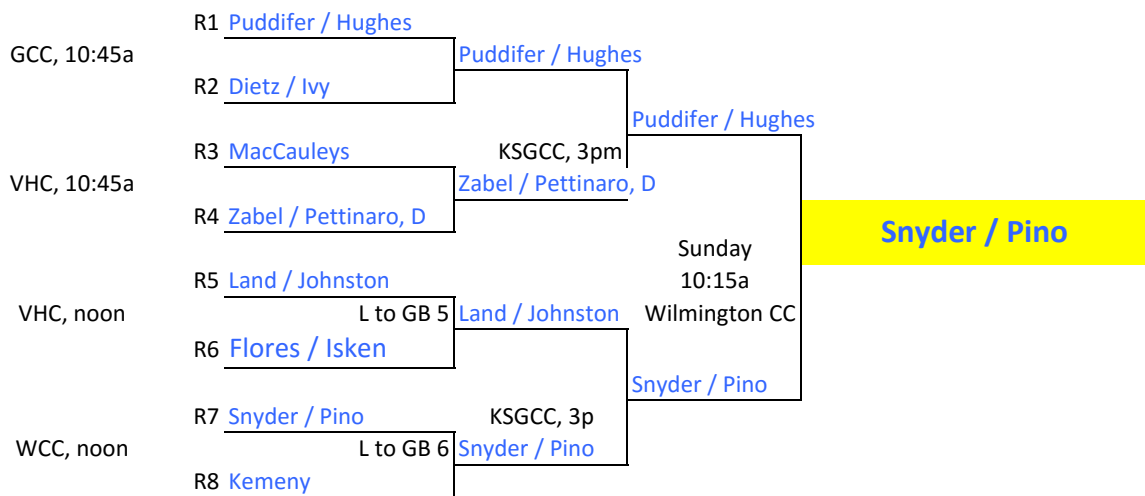

GUT BUCKET

MAIN DRAW

Seeded Players

- 1 Dave Harris / Jeanne Buzby
- 2 Matt & Gwen Alicknavitch
- 3 P. Chapman / H. Christopher
- 4 E. Christopher / A. Harris

CONSOLATION

REPRIEVE

GUT BUCKET

MAIN DRAW

Seeded Players

- 1 Jeff Dinger, Cynthia DeVitto
- 2 Matt and Sarah Carpenter
- 3 Mark and Kim Beeson
- 4 Brad Moore, Celia Shafer

g

REPRIEVE

GUT BUCKET