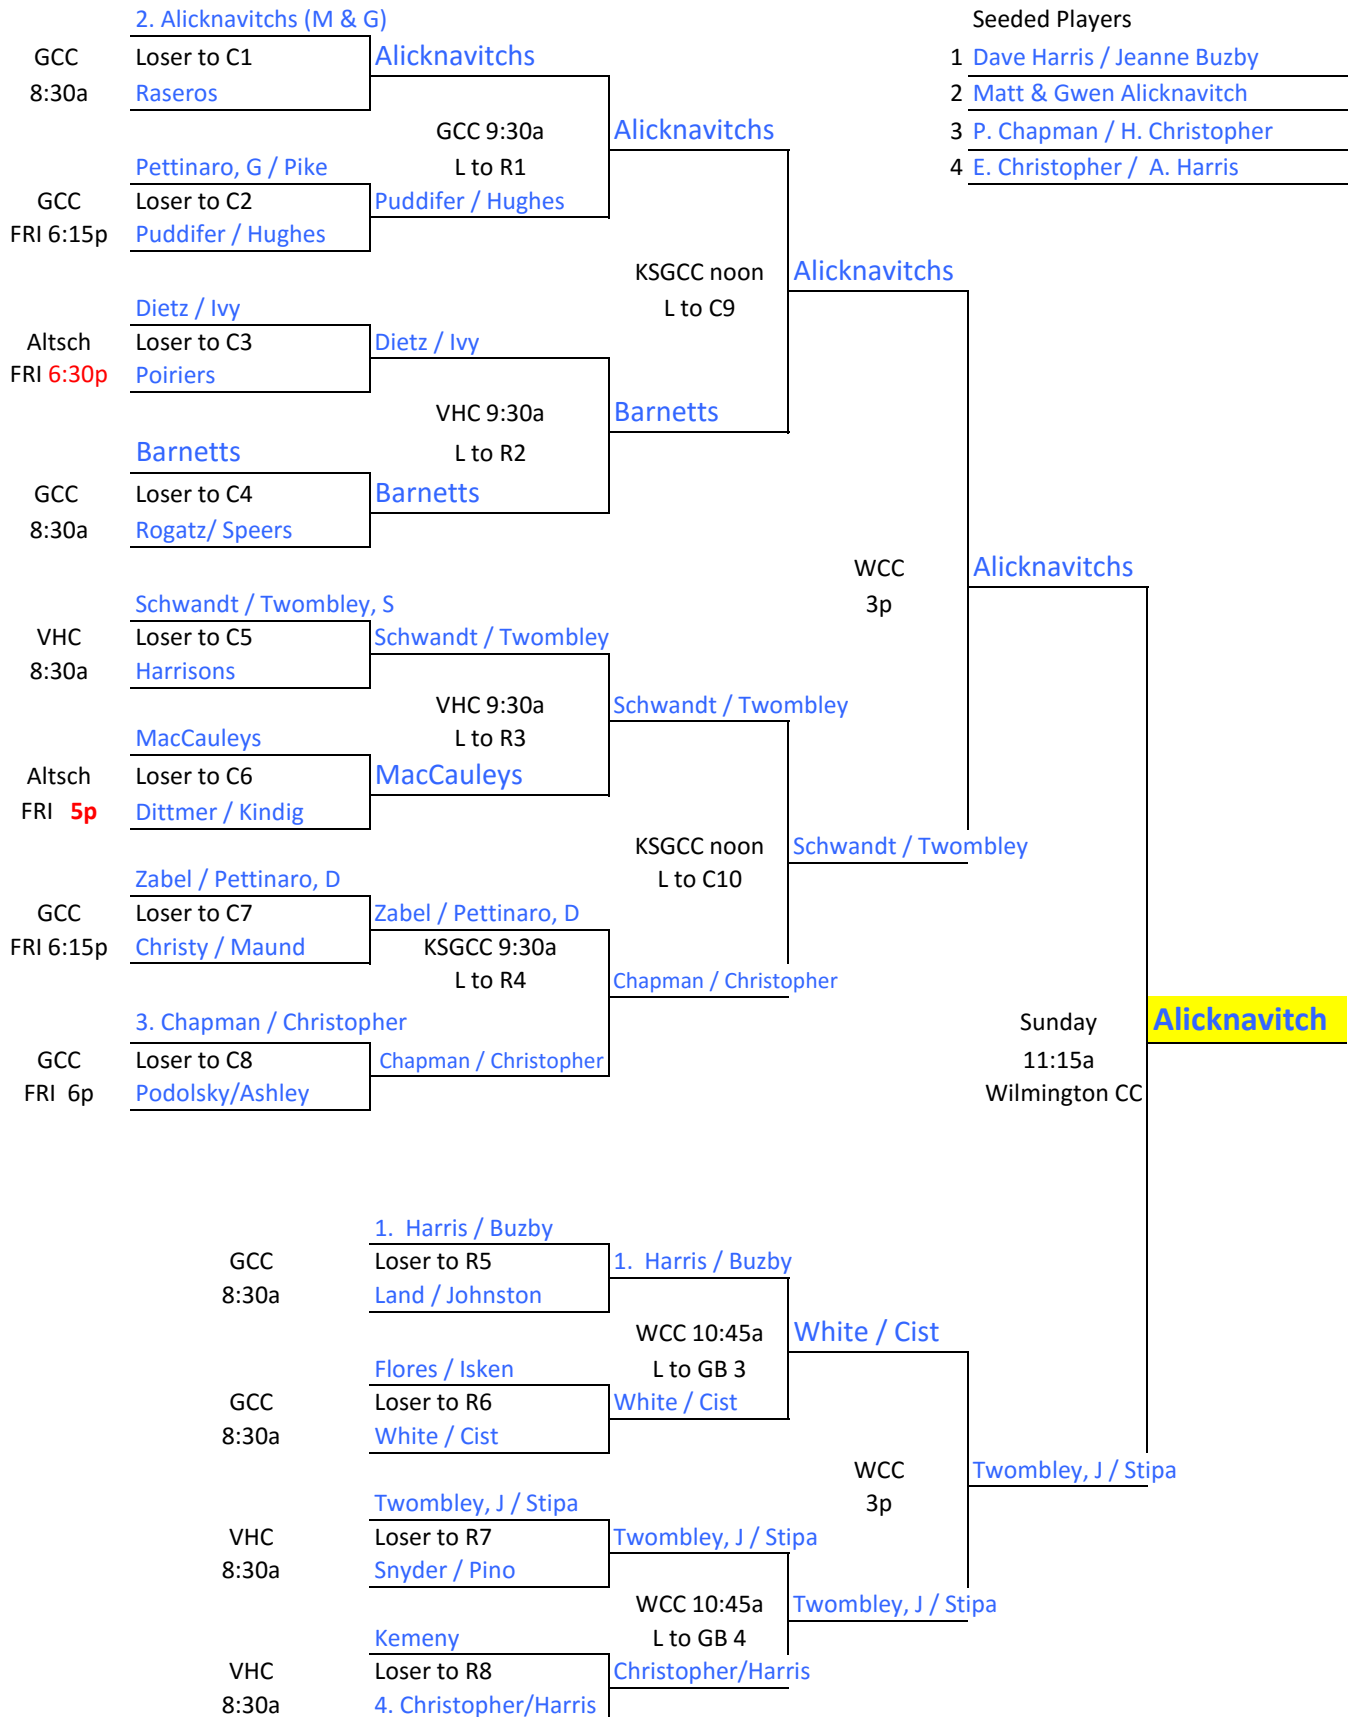

MAIN DRAW

Seeded Players 1 Todd Marvin / Prendergast

Squirrel Run = Altschuler Residence

2 Peter and Laurie Hissey

3 B. Taylor / L Nutting

4 C. Donoho / J. Wallace

CONSOLATION

REPRIEVE

GUT BUCKET

MAIN DRAW

Seeded Players

- 1 Dave Harris / Jeanne Buzby
- 2 Matt & Gwen Alicknavitch
- 3 P. Chapman / H. Christopher
- 4 E. Christopher / A. Harris

CONSOLATION

REPRIEVE

GUT BUCKET

MAIN DRAW