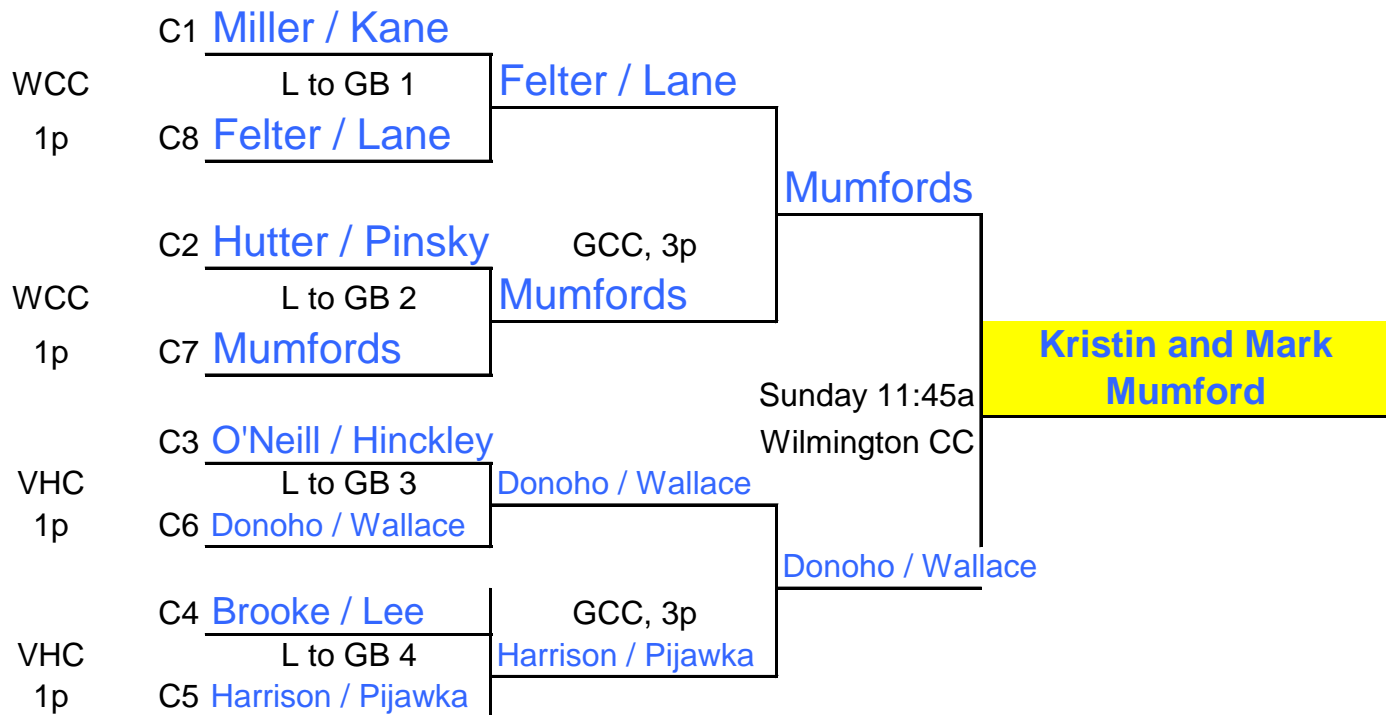

MAIN DRAW

Seeded Players 1 Todd Marvin / Prendergast

Squirrel Run = Altschuler Residence

2 Peter and Laurie Hissey

3 B. Taylor / L Nutting

4 C. Donoho / J. Wallace

CONSOLATION

REPRIEVE

GUT BUCKET

MAIN DRAW

Seeded Players

- 1 Dave Harris / Jeanne Buzby
- 2 Matt & Gwen Alicknavitch
- 3 P. Chapman / H. Christopher
- 4 E. Christopher / A. Harris

CONSOLATION

REPRIEVE

GUT BUCKET

MAIN DRAW