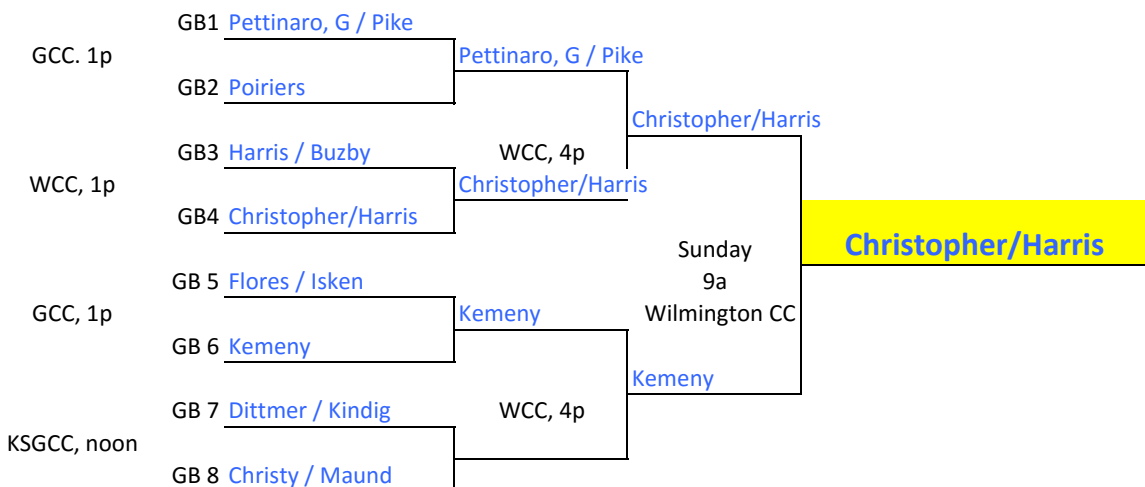

GUT BUCKET

MAIN DRAW

Seeded Players

- 1 Dave Harris / Jeanne Buzby
- 2 Matt & Gwen Alicknavitch
- 3 P. Chapman / H. Christopher
- 4 E. Christopher / A. Harris

CONSOLATION

REPRIEVE

GUT BUCKET

MAIN DRAW

Seeded Players

- 1 Jeff Dinger, Cynthia DeVitto
- 2 Matt and Sarah Carpenter
- 3 Mark and Kim Beeson
- 4 Brad Moore, Celia Shafer

g

REPRIEVE

GUT BUCKET