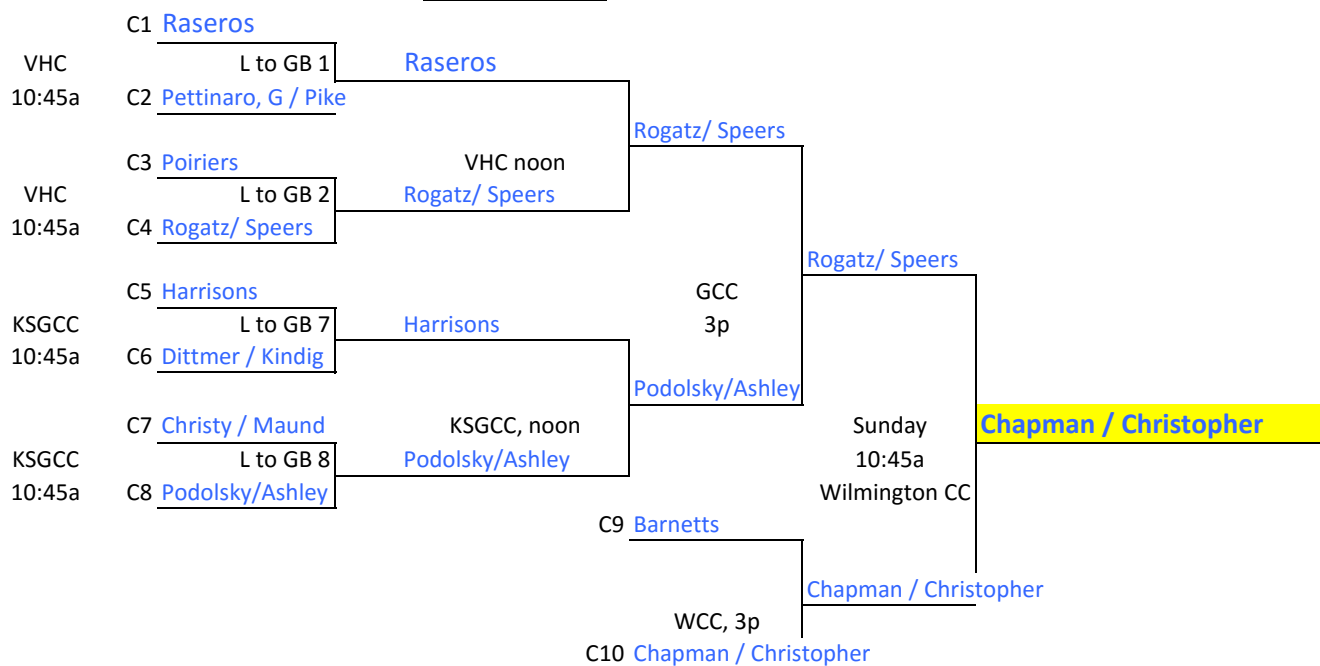

GUT BUCKET

MAIN DRAW

Seeded Players

- 1 Dave Harris / Jeanne Buzby
- 2 Matt & Gwen Alicknavitch
- 3 P. Chapman / H. Christopher
- 4 E. Christopher / A. Harris

CONSOLATION

REPRIEVE

GUT BUCKET

MAIN DRAW

Seeded Players

- 1 Jeff Dinger, Cynthia DeVitto
- 2 Matt and Sarah Carpenter
- 3 Mark and Kim Beeson
- 4 Brad Moore, Celia Shafer

g

REPRIEVE

GUT BUCKET