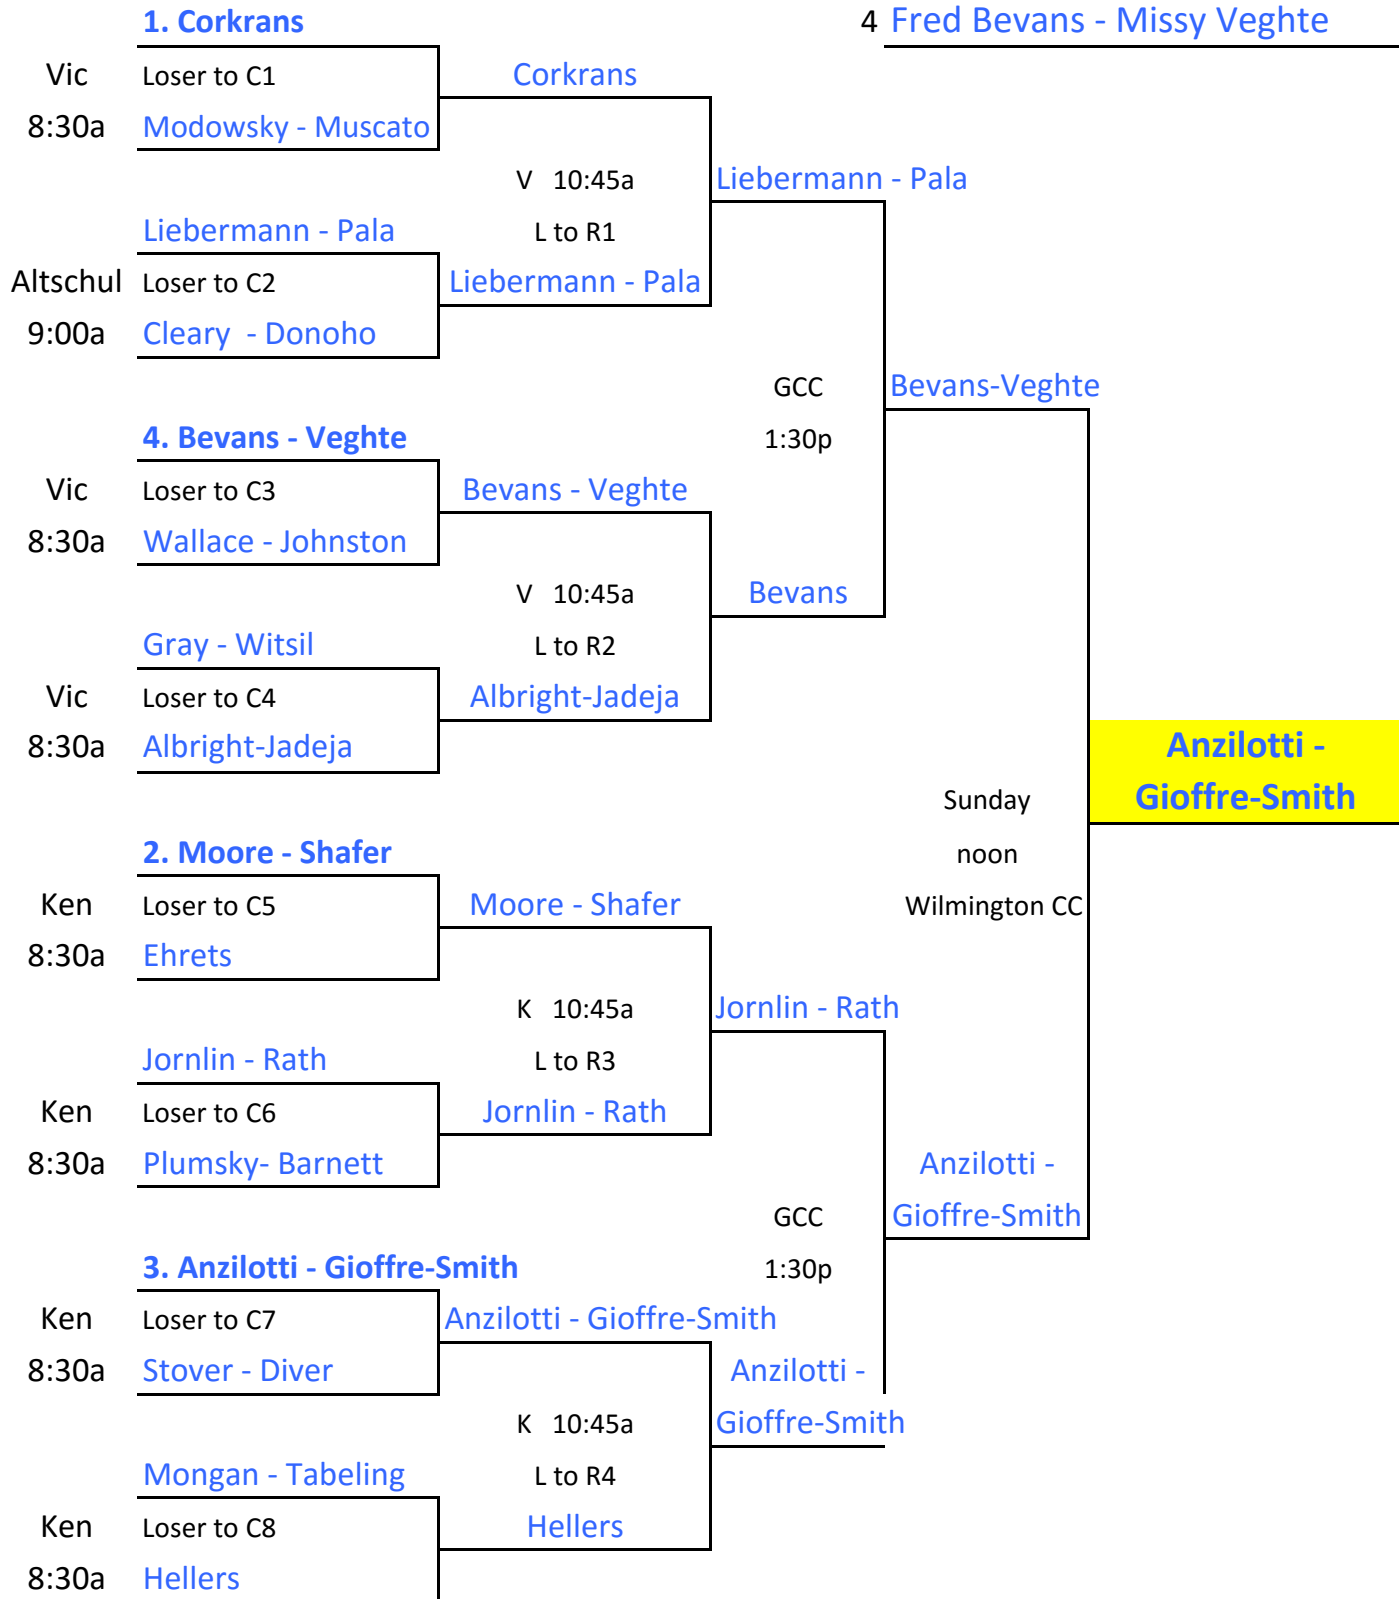

2018 Morrow
Jan 26 - 28, 2018

B Flight

Text / Call results to Maggie Snyder: 302-824-3468

MAIN DRAW

Seeded Players: 1 Richard and Ziff Corkran

2 Brad Moore - Celia Shafer

3 Kert Anzilotti - Michele Gioffre -Smith

4 Fred Bevens - Missy Veghte