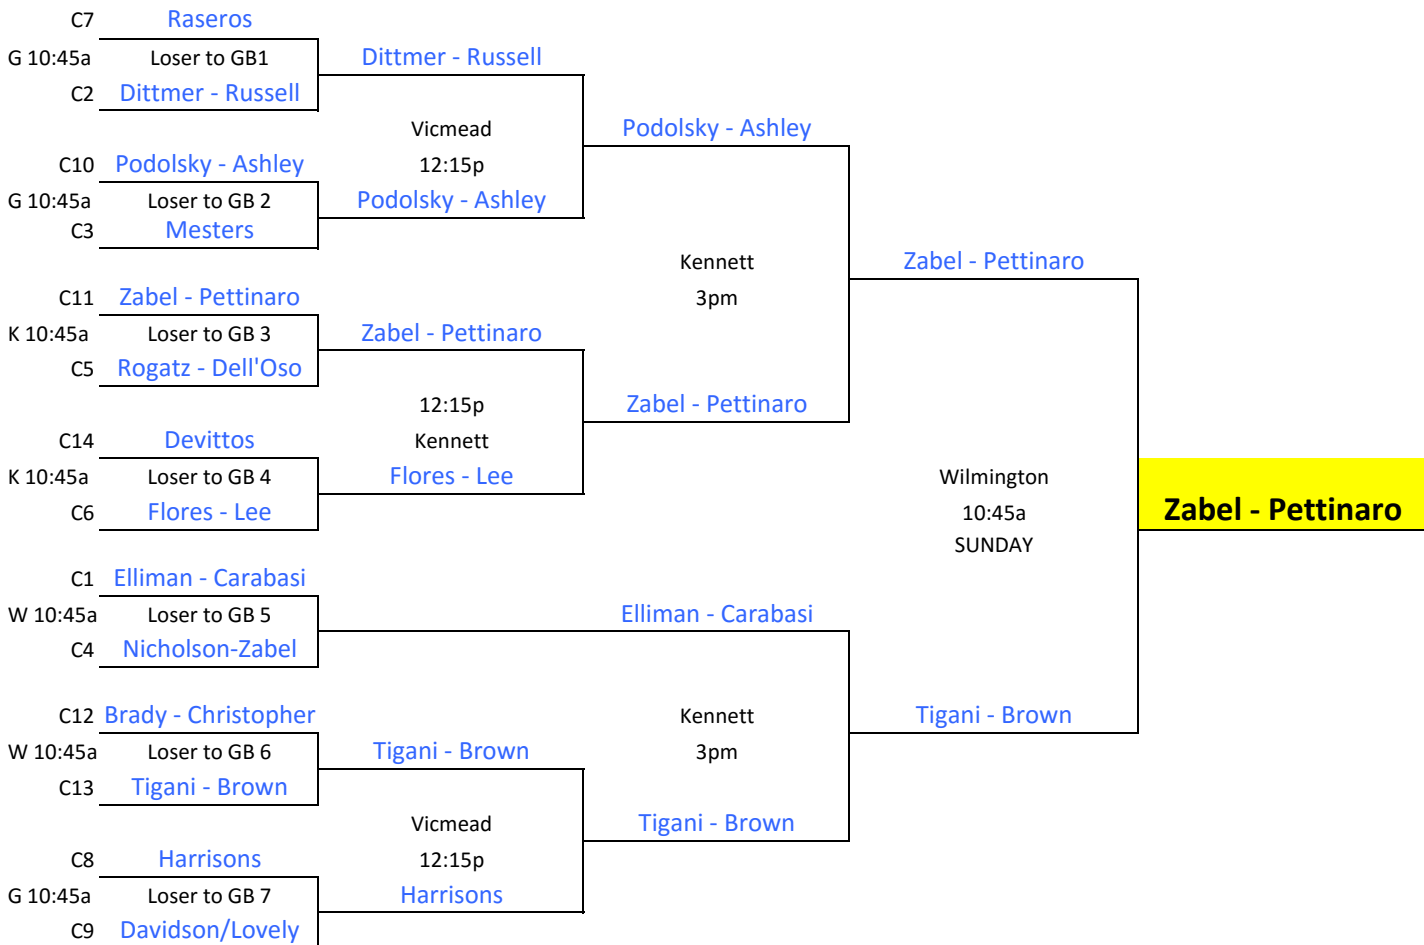

2018 Morrow
Jan 26 - 28, 2018

A Flight

Text results to Maggie Snyder: 302-824-3468

MAIN DRAW

- Seeds
- 1 Todd and Paula Piercys
 - 2 Ted and Alice Barnett
 - 3 Dave Zabel - Dierdre Pettinaro
 - 4 Jake Miller - Martha White